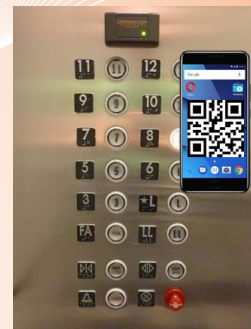

管理訪客借用或存放物件和押金。

Manage Loan or Store items and deposits for visitors.

Visitor Management System

門禁系統集成 Access Control integration

如場所安裝了門禁系統，我們的訪客系統使用最先進的動態二維碼技術來集成至現有的門鎖，機閘，梯控，可防止非法複製并同時限制訪客進場日期/時間/次數。

For sites with Access Control, VMS uses the most advanced Dynamic QR Code technology to integrate into existing Door, Turnstile and Elevator Control, providing solution for unauthorized replication of QR code and control access by date/time and number of access.

門鎖 Door Control

機閘 Turnstile Control

梯控 Elevator Control

隨機加密二維碼 Scramble Encrypted QR code

隨機加密二維碼技術自動加密和更新二維碼，解決非法複製IC卡或二維碼問題，同時限制訪客進場的日期/時間和次數，比傳統使用RFID技術更安全可靠。

Using **Scramble Encrypted QR Code** technology which refreshes the QR code itself, VMS solves the problem of unauthorized replication of IC card and QR code, making it more secure than the traditional RFID technology.