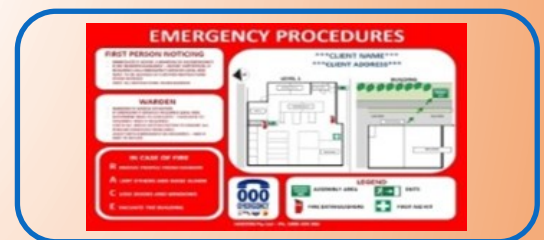

訪客和承辦商的黑白名單以提示員工。
Black and White list of Guest and Contractor to alert staff.

地理圍欄提醒訪客登記/登出 Geofencing alerts Visitor to Sign In/Out

地理圍欄功能提醒訪客到場時登記和離場時登出，并退還借物或取回存放物件。

Geofencing feature alerts visitor to Sign IN / OUT when arriving / leaving site and return loan items.

緊急疏散通知 Emergency Evacuation notification

緊急疏散情況時發出警告給訪客并提供訪客清單給相關人員如消防和警隊。

Alerts visitors of emergency evacuation and also produce a list of visitors for the Fire Warden or Police Superintendent.

借用和存放物件 Loan / Store Items

管理訪客借用或存放物件和押金。

Manage Loan or Store items and deposits for visitors.

Visitor Management System

門禁系統集成 Access Control integration

如場所安裝了門禁系統，我們的訪客系統使用最先進的動態二維碼技術來集成至現有的門鎖，機閘，梯控，可防止非法複製并同時限制訪客進場日期/時間/次數。

For sites with Access Control, VMS uses the most advanced Dynamic QR Code technology to integrate into existing Door, Turnstile and Elevator Control, providing solution for unauthorized replication of QR code and control access by date/time and number of access.