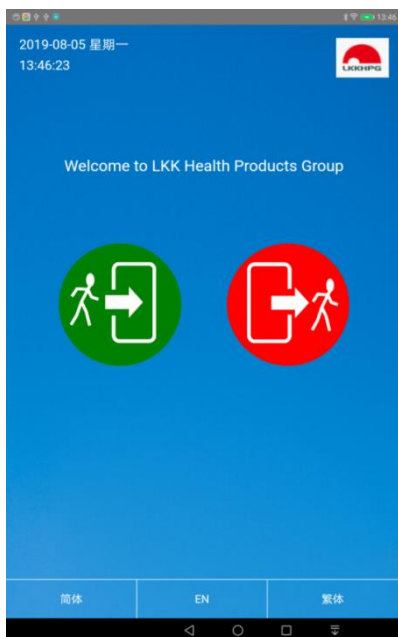

VMS – Visitor Management System

Scan Visitor Business Card: Check IN

1

Click **Check IN** icon

2

Scan Business Card

3

Re-scan, Modify or **Print** Label

4

Print Custom Label

5

Return to Check IN/OUT