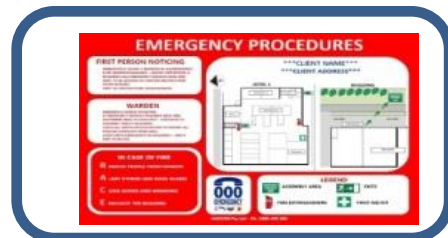

➤ Evacuation procedure
➤ Push Notification to Visitors
via SMS, APP
➤ Visitor List for Fire Warden

Evacuation Procedures,