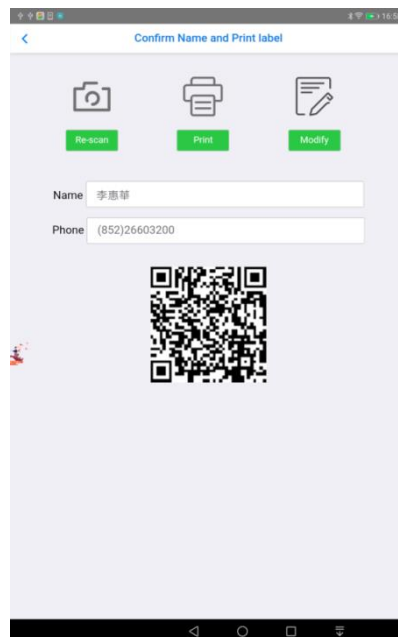

VMS – Visitor Management System

Scan Visitor Business Card: Check IN

1

Click **Check IN** icon

2

Scan Business Card

3

Re-scan, Modify or **Print** Label

4

Print Custom Label

5

Return to Check IN/OUT