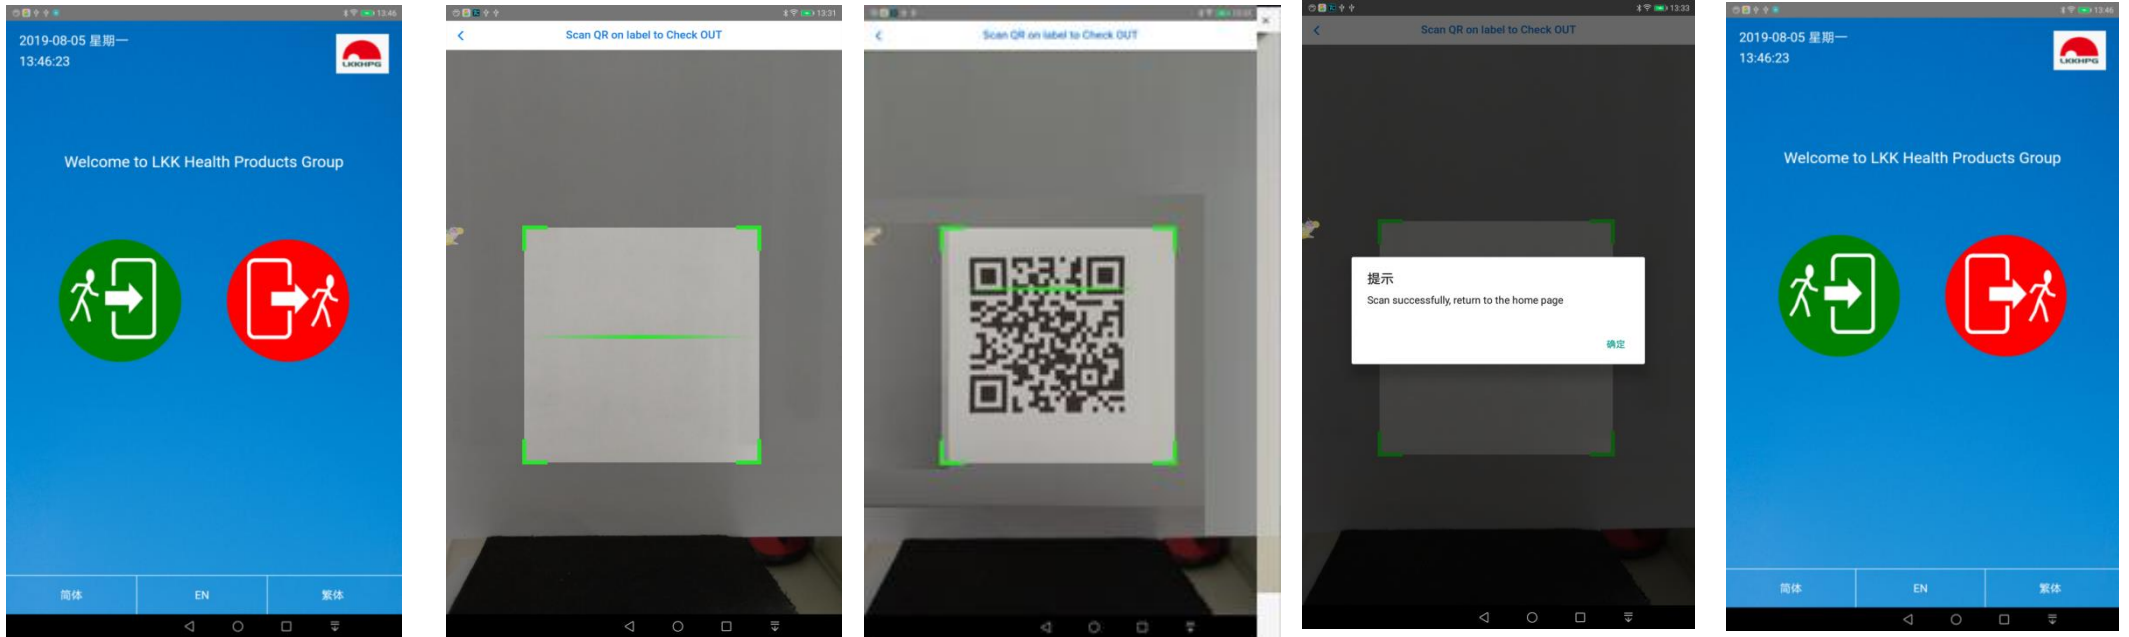

VMS – Visitor Management System

Scan Visitor Business Card: Check IN

1

Click **Check IN** icon

2

Scan Business Card

3

Re-scan, Modify or **Print** Label

4

Print Custom Label

5

Return to Check IN/OUT

VMS – Visitor Management System

Scan Visitor Business Card: **Check OUT**

1

Click **Check OUT** icon

2

Display scan window

3

Scan QR Code on Label

4

Successful scan

5

Return to Check IN/OUT

VMS – Visitor Management System

Quick Print Emergency Evacuation Report:

The screenshot displays the 'Registration History' page in the VMS. On the left is a 'Function Menu' sidebar with options: Control Panel, Routine, Registration History (highlighted with a red box), Loan Item History, Basic Data, Data Maintenance, and Account Management. The main area contains a search form with fields for Site Name, Start Date, End Date, Registration Type, Visitor, and Host. A red box highlights the 'Evacuation' checkbox (checked), 'Query' button, and 'Print' button. Below the search form is a table with 11 columns: Order Number, Visitor, Visitor Phone, Host, Host Telephone, Site Name, Visit Address, Registration Type, Time Of Visit, Checkin Time, and Checkout Time. The table lists six visitor records.