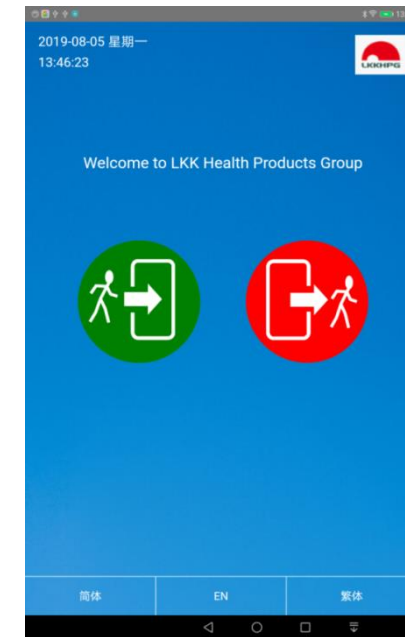

VMS – Visitor Management System

Scan Visitor Business Card: Check IN

1

Click **Check IN** icon

2

Scan Business Card

3

Re-scan, Modify or **Print** Label

4

Print Custom Label

5

Return to Check IN/OUT