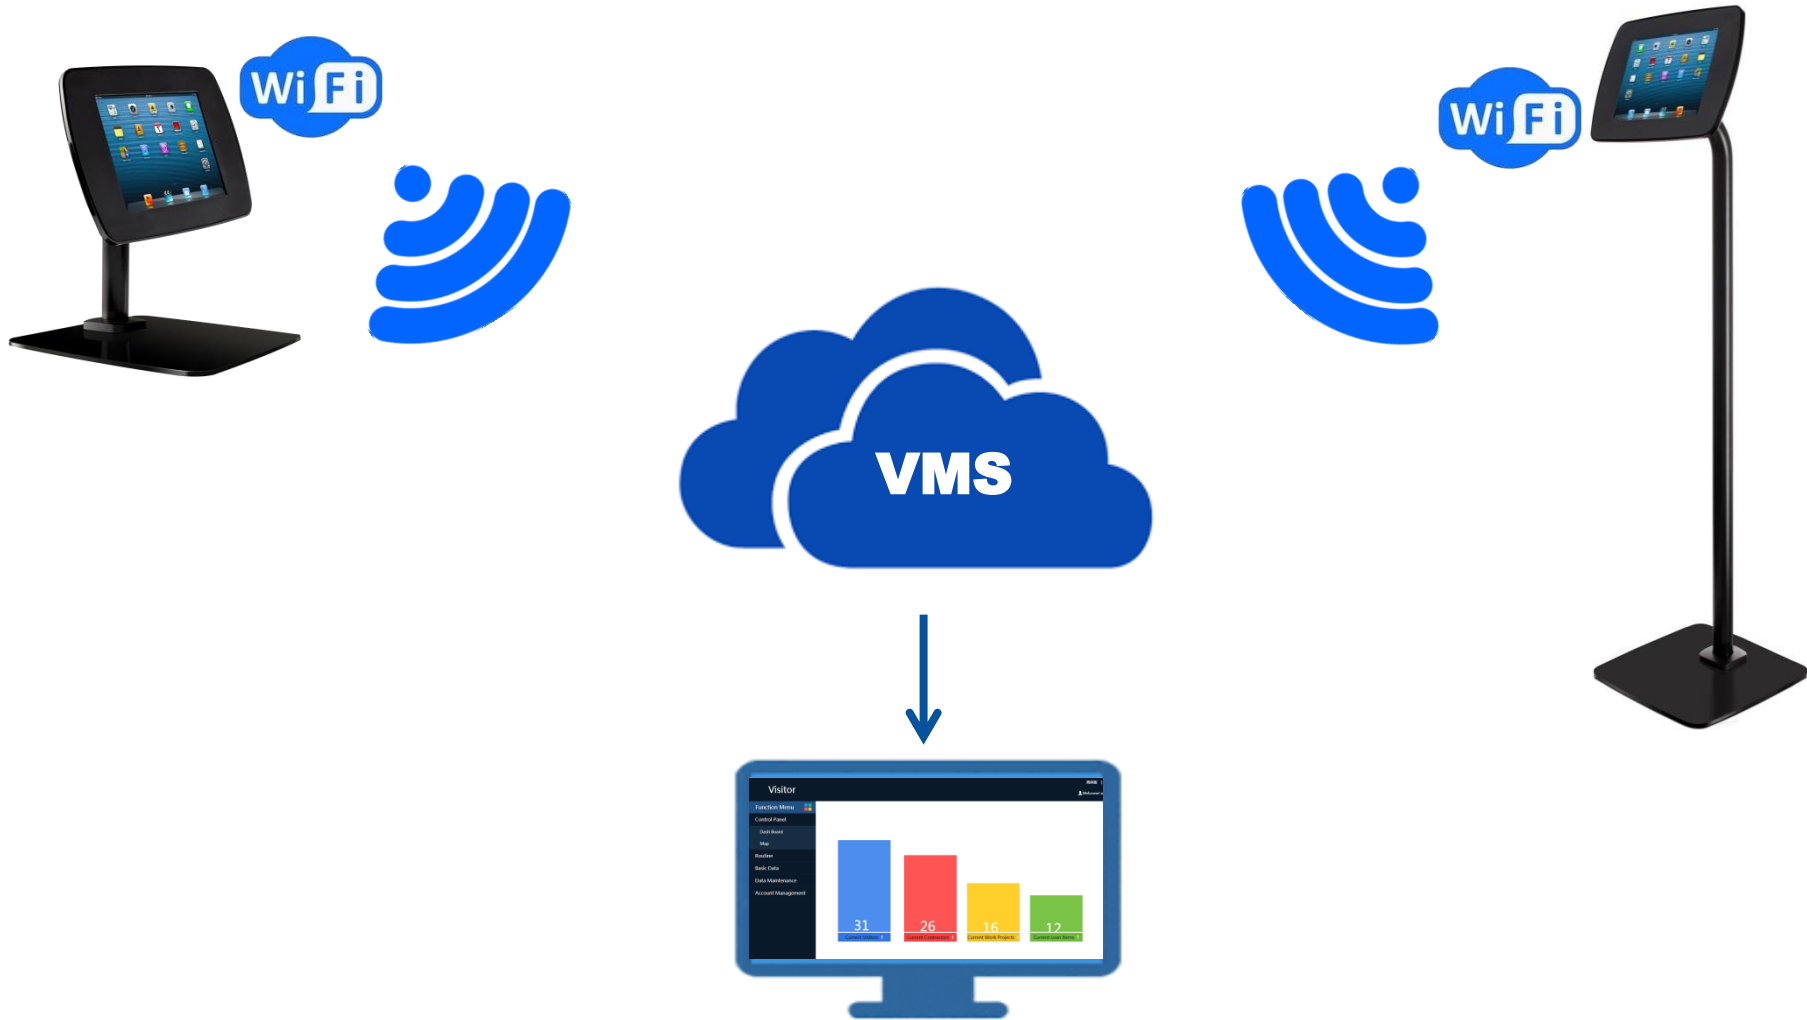

VMS – Visitor Management System

The screenshot displays the VMS web interface. On the left is a navigation menu with categories: Function Menu, Control Panel, Routine, Registration History, Loan Item History, Basic Data, and Data Maintenance. The main area shows a 'Registration History' table with search filters for Site Name, Start Date, End Date, Registration Type, Visitor, and Host. Below the filters is a table with 13 rows of registration data.

VMS – Visitor Management System

Quick Print Emergency Evacuation Report:

The screenshot displays the 'Registration History' page in the VMS. On the left is a 'Function Menu' sidebar with options: Control Panel, Routine, Registration History (highlighted with a red box), Loan Item History, Basic Data, Data Maintenance, and Account Management. The main area contains a search form with fields for Site Name, Start Date, End Date, Registration Type, Visitor, and Host. A red box highlights the 'Evacuation' checkbox (checked), 'Query' button, and 'Print' button. Below the search form is a table with 11 columns: Order Number, Visitor, Visitor Phone, Host, Host Telephone, Site Name, Visit Address, Registration Type, Time Of Visit, Checkin Time, and Checkout Time. The table lists six visitor records.

VMS – Visitor Management System

Self-serve stations at Concierge

Counter

Counter with
Base

Wall Mount

Floor Stand

VMS – Visitor Management System

Cloud Solution

VMS – Visitor Management System

Standard Features

➤ Scan Business Card

Scan name from Business Card

➤ Counter-top or Floor stand

Self-serve Kiosk

➤ Black / White list
Visitors to warn staff

Black List, White (VIP) List